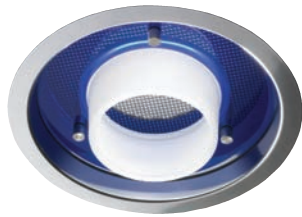

trim options

Cross Baffle Clear

Cross Baffle White

Turbo Baffle Clear

Quasar Blue

Quasar Red

Quasar also available in Green and Amber – please refer to product sheet for options details