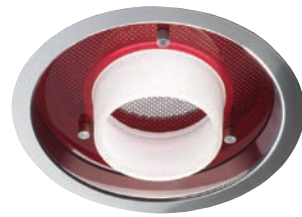

trim options

Cross Baffle Clear

Cross Baffle White

Turbo Baffle Clear

Quasar Blue

Quasar Red

Quasar also available in Green and Amber – please refer to product sheet for options details