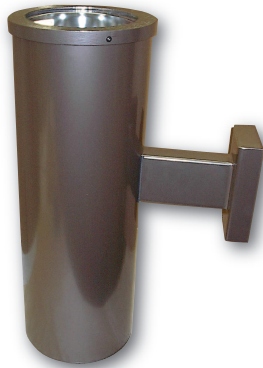

Wet Location Listed Cylinders

Down Light Cylinders

Size	Lamp Type
6x14	Vertical PL
8x14	Vertical PL and MH
10x7	Horizontal PL
10x10	Horizontal PL
10x18	Vertical MH
12x12	Horizontal PL

Surface and Wall Mount Only.

Up/Down Cylinders

Size	Lamp Type
10x28	Vertical PL
10x22	Horizontal PL
10x28	Vertical MH

Wall Mount Only.