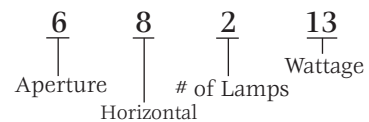

Part Number details

Part numbers listed on this sheet are Commercial Grade fixtures. Architectural Grade fixtures have the same lamping details, but the part numbers would have an "A" prefix as A68213.