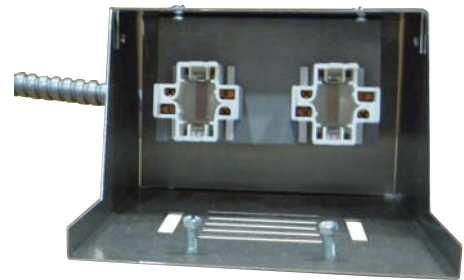

Horizontal PL Lamp Details

Atlantic 6" and 7" horizontal PL fixtures are 1x Quad or 1x Triple Tube and 2x Quad only. With 8" fixtures, we have the 88 series that is for 1x Quad or 1x Triple Tube and 2x Quad or the 89 series for 2x Triple Tube.

2x Quad, 1x Quad or 1x Triple Tube – 6", 7" and 8"

Size	Part Number	Lamp Type	Lamp Base
6"	68213/68113	2x/1x13W Quad	G24Q-1
	68218/68118	2x/1x18W Quad	G24Q-2
	68226	2x26W Quad	G24Q-3
	68126	1x26W Quad	G24Q-3
		1x26W Triple Tube	GX24Q-3
	68132	1x32W Triple Tube	GX24Q-3
68142	1x42W Triple Tube	GX24Q-4	
7"	78213/78113	2x/1x13W Quad	G24Q-1
	78218/78118	2x/1x18W Quad	G24Q-2
	78226	2x26W Quad	G24Q-3
	78126	1x26W Quad	G24Q-3
		1x26W Triple Tube	GX24Q-3
	78132	1x32W Triple Tube	GX24Q-3
78142	1x42W Triple Tube	GX24Q-4	
8"	88213/88113	2x/1x13W Quad	G24Q-1
	88218/88118	2x/1x18W Quad	G24Q-2
	88226	2x26W Quad	G24Q-3
	88126	1x26W Quad	G24Q-3
		1x26W Triple Tube	GX24Q-3
	88132	1x32W Triple Tube	GX24Q-3
88142	1x42W Triple Tube	GX24Q-4	

2x Triple Tube – 8"

Size	Part Number	Lamp Type	Lamp Base
8"	89226	2x26W Triple Tube	GX24Q-3
	89232	2x32W Triple Tube	GX24Q-3
	89242	2x42W Triple Tube	GX24Q-4

10" and larger can be 2x Quad or 2x Triple Tube in the same fixture.