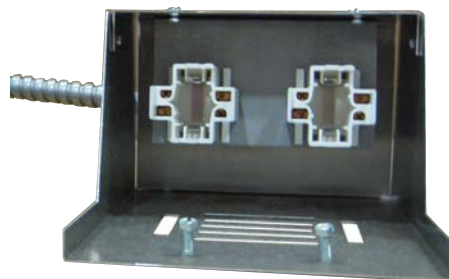

## Horizontal PL Lamp Details

Atlantic 6" and 7" horizontal PL fixtures are 1x Quad or 1x Triple Tube and 2x Quad only. With 8" fixtures, we have the 88 series that is for 1x Quad or 1x Triple Tube and 2x Quad or the 89 series for 2x Triple Tube.

2x Quad, 1x Quad or 1x Triple Tube – 6", 7" and 8"

Size	Part Number	Lamp Type	Lamp Base
6"	68213/68113	2x/1x13W Quad	G24Q-1
	68218/68118	2x/1x18W Quad	G24Q-2
	68226	2x26W Quad	G24Q-3
	68126	1x26W Quad	G24Q-3
		1x26W Triple Tube	GX24Q-3
	68132	1x32W Triple Tube	GX24Q-3
68142	1x42W Triple Tube	GX24Q-4	
7"	78213/78113	2x/1x13W Quad	G24Q-1
	78218/78118	2x/1x18W Quad	G24Q-2
	78226	2x26W Quad	G24Q-3
	78126	1x26W Quad	G24Q-3
		1x26W Triple Tube	GX24Q-3
	78132	1x32W Triple Tube	GX24Q-3
78142	1x42W Triple Tube	GX24Q-4	
8"	88213/88113	2x/1x13W Quad	G24Q-1
	88218/88118	2x/1x18W Quad	G24Q-2
	88226	2x26W Quad	G24Q-3
	88126	1x26W Quad	G24Q-3
		1x26W Triple Tube	GX24Q-3
	88132	1x32W Triple Tube	GX24Q-3
88142	1x42W Triple Tube	GX24Q-4	

2x Triple Tube – 8"

Size	Part Number	Lamp Type	Lamp Base
8"	89226	2x26W Triple Tube	GX24Q-3
	89232	2x32W Triple Tube	GX24Q-3
	89242	2x42W Triple Tube	GX24Q-4

10" and larger can be 2x Quad or 2x Triple Tube in the same fixture.