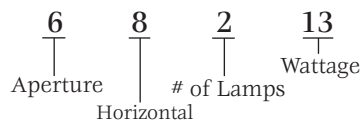

Part Number details

Part numbers listed on this sheet are Commercial Grade fixtures. Architectural Grade fixtures have the same lamping details, but the part numbers would have an "A" prefix as A68213.