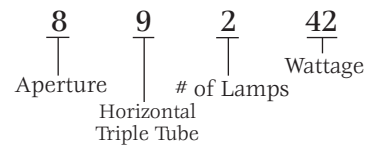

Part Number details

Part numbers listed on this sheet are Commercial Grade fixtures. Architectural Grade fixtures have the same lamping details, but the part numbers would have an "A" prefix as A68213.