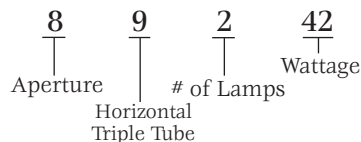

Part Number details

Part numbers listed on this sheet are Commercial Grade fixtures. Architectural Grade fixtures have the same lamping details, but the part numbers would have an "A" prefix as A68213.