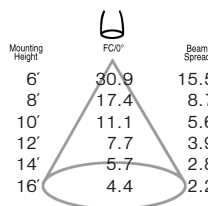

Example: LED6V-CR7EZ-30 -R -6CLEDFR-CL

Frame-in Kit

Remodeler

Trim Kit

Photometrics

Product Number: LED6V-CR7EZ-35-6CLEDFR-CL
 Frame: 6" LED Downlight Luminaire
 Reflector: 6" Vertical Specular Clear "Alzak"® Reflector with Frosted Lens
 Ceiling Type: Direct
 Efficacy: 49.3
 Watts: 10.2W
 Lumens: 503
 LTL Test Number: 28822

Absolute Test

Cone Of Light

Zonal Lumen Summary

Zone	Lumens	% Lamp
0-30	395	78.54
0-40	478	94.95
0-60	503	99.95
0-90	503	100.00
40-90	25	5.05
60-90	0	0.05
90-180	0	0.00
0-180	503	100.00

Refer to Atlantic Lighting specification sheets for details.