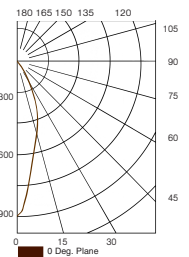

Example: LED6V-CR7EZ-30 -R -6CLEDFR-CL

Frame-in Kit

Remodeler

Trim Kit

Photometrics

Product Number: LED6V-CR7EZ-35-6CLEDFR-CL
 Frame: 6" LED Downlight Luminaire
 Reflector: 6" Vertical Specular Clear "Alzak"® Reflector with Frosted Lens
 Ceiling Type: Direct
 Efficacy: 49.3
 Watts: 10.2W
 Lumens: 503
 LTL Test Number: 28822

Absolute Test

Cone Of Light

Zonal Lumen Summary

Zone	Lumens	% Lamp
0-30	395	78.54
0-40	478	94.95
0-60	503	99.95
0-90	503	100.00
40-90	25	5.05
60-90	0	0.05
90-180	0	0.00
0-180	503	100.00

Refer to Atlantic Lighting specification sheets for details.