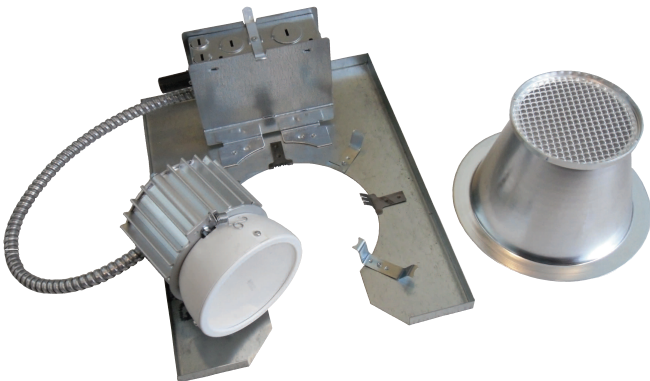

Proprietary optics yield uniform, comfortable appearance. Pixelation and direct view of LEDs is eliminated.

5-year Limited Warranty on LED module.

12 Watt

Atlantic Lighting LED Fixture

- Powered by Cree TrueWhite® Technology, 700 lumen module with 90 CRI.
- Expected Life: 35,000 hours at 70% lumen maintenance (LM70).
- Dimmable: Leading Edge 5-100% / Trailing Edge 10-100%. Due to the low current draw of this fixture, multiple fixtures may be required on the dimming circuit. See dimming specification sheet or www.cree.com/modules for detailed specifications on the LMR4 module.
- FCC Part 15 Class B.

RECESSED

LED solid state lighting

architectural

6" Round – Enclosed Reflector

Trim Kits

Part #	Description
Deep Reflector	
6CLEDFR-CL	- Specular Clear "Alzak"
6CLEDFR-HZ	- Clear Haze Finish (Etched)
6CLEDFR-WH	- Matte White w/ White Flange

Factory standard is white trim flange

Example: LED6V-CR7TW-27 -6CLEDFR-CL

Frame-in Kit

Trim Kit

LED Frame-in Kit – 120 Volt

Part #	Lumens*	Temp	Watts	CRI
LED6V-CR7TW-27	700	2700 K	12W	90
LED6V-CR7TW-30	700	3000 K	12W	90
LED6V-CR7TW-35	700	3500 K	12W	90
LED6V-CR7TW-40	700	4000 K	12W	90

6" Round – Enclosed Reflector, Remodeler

The Atlantic Lighting Remodeler fixture is used for installation through a hole in an existing ceiling. Use the standard frame-in kit part number above, with the -R designation for the Remodeler option. Trim would be specified as referenced above.