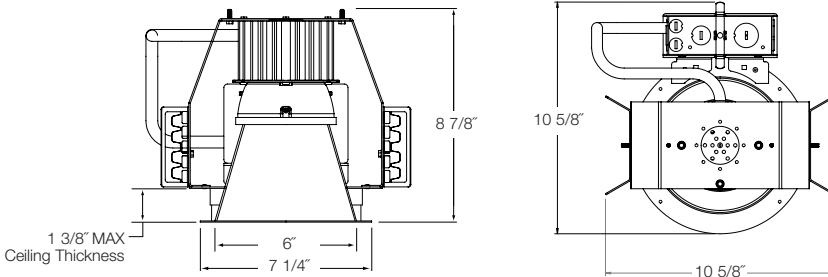

RECESSED

LED solid state lighting

architectural

6" Round – Enclosed Reflector

Trim Kits

Part #	Description
Deep Reflector	
6CLEDFR-CL	- Specular Clear "Alzak"
6CLEDFR-HZ	- Clear Haze Finish (Etched)
6CLEDFR-WH	- Matte White w/ White Flange

Factory standard is white trim flange

Example: LED6V-CR7TW-27 -6CLEDFR-CL

Frame-in Kit

Trim Kit

LED Frame-in Kit – 120 Volt

Part #	Lumens*	Temp	Watts	CRI
LED6V-CR7TW-27	700	2700 K	12W	90
LED6V-CR7TW-30	700	3000 K	12W	90
LED6V-CR7TW-35	700	3500 K	12W	90
LED6V-CR7TW-40	700	4000 K	12W	90

Part #	Lumens*	Temp	Watts	CRI
LED6V-CR7EZ-27	700	2700 K	12W	80
LED6V-CR7EZ-30	700	3000 K	12W	80
LED6V-CR7EZ-35	700	3500 K	12W	80
LED6V-CR7EZ-40	700	4000 K	12W	80

*Listed module lumens are as published by Cree and will be effected by trim and lens selection.